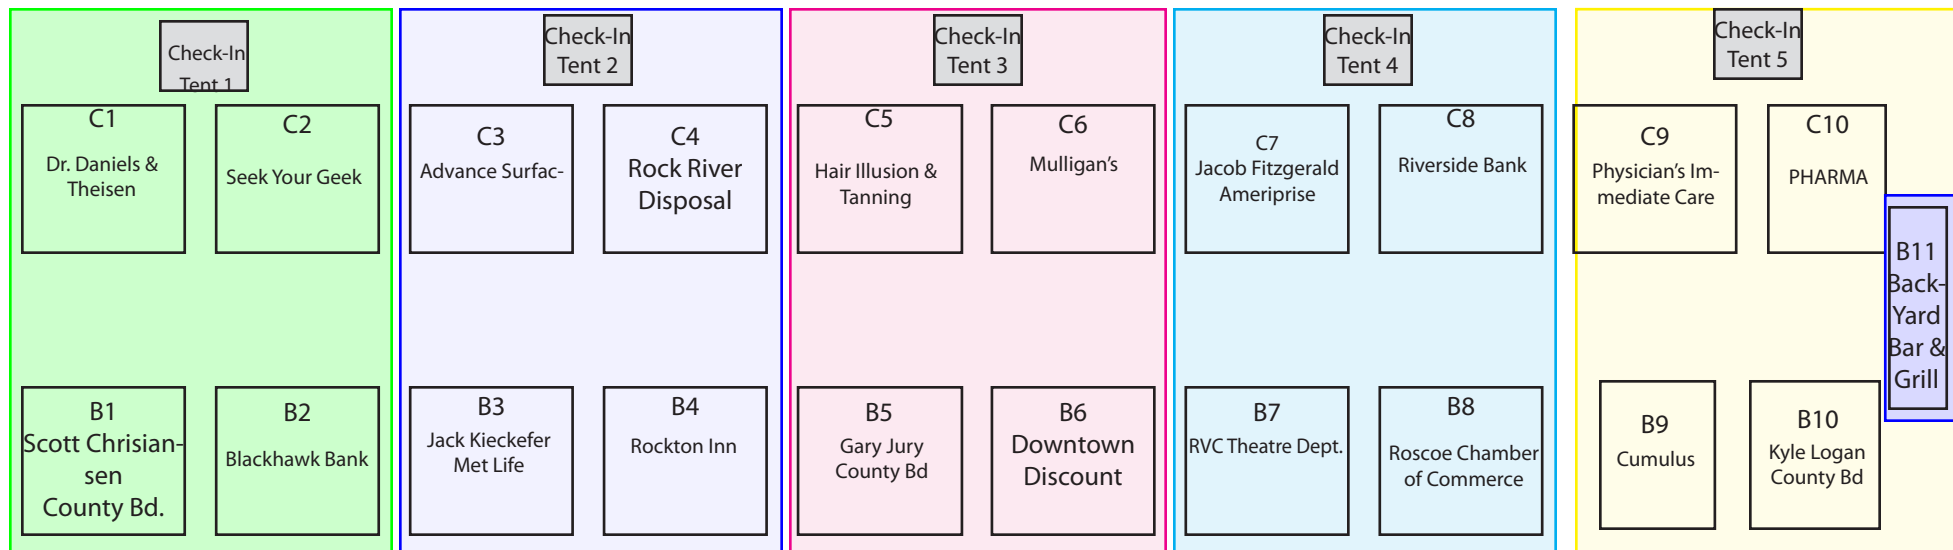

*Creek*

A0  
Jessica's

A12  
Shooters

Beer/  
Pop

----- vendors -----

First Aid  
Tent

Main Stage

T-Shirt  
Tent

----- vendors -----

Beer/  
Pop

*Service Road*

**Parking**

Park  
Entrance