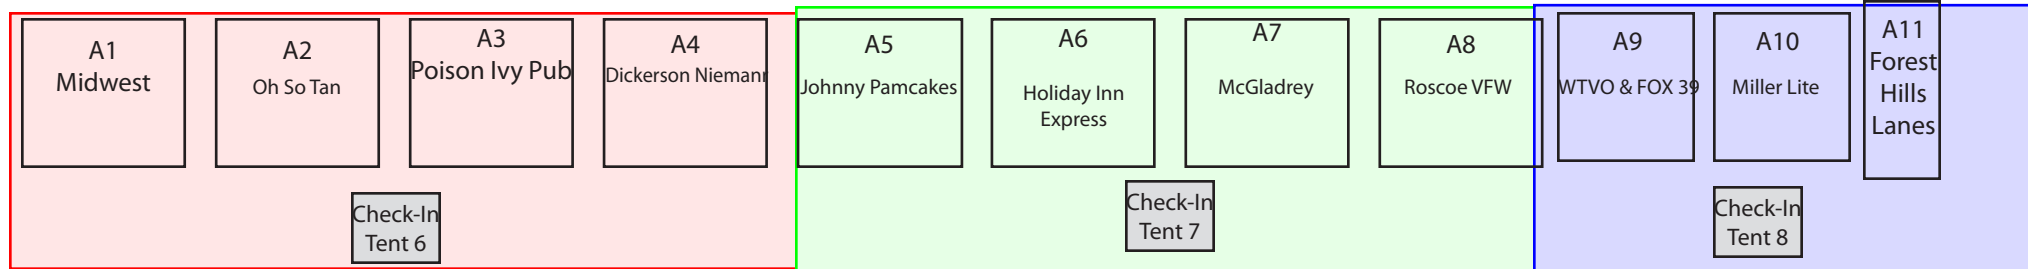

*Creek*

A0  
Jessica's

A12  
Shooters

Beer/  
Pop

----- vendors -----

First Aid  
Tent

Main Stage

T-Shirt  
Tent

----- vendors -----

Beer/  
Pop

*Service Road*

**Parking**

Park  
Entrance